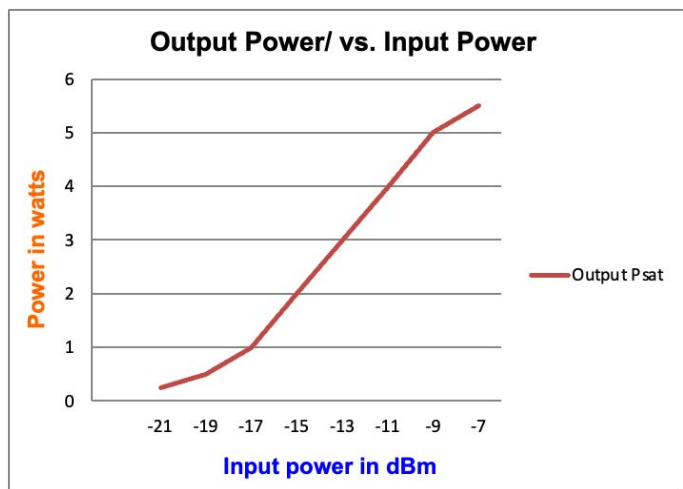

Mechanical Drawings

Elite RF LLC
 1700 Tower Dr, Hanover Park, IL 60133, USA
 Call us for customer service/technical support at: 847-592-6350
 Email: sales@eliterf.com Web: www.eliterfllc.com

Rev07/21/202□
 Specifications subject to change,
 consult sales for latest information