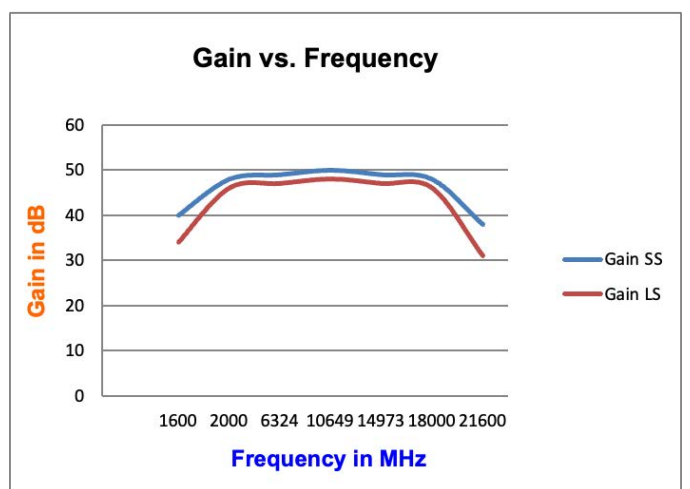

Mechanical Drawings

Elite RF LLC
1700 Tower Dr, Hanover Park, IL 60133, USA
Call us for customer service/technical support at: 847-592-6350
Email: sales@eliterf.com Web: www.eliterfllc.com

Rev07/21/202□
Specifications subject to change,
consult sales for latest information

Product Compliance:
ECCN: EA 99
USHTS: 8543.70.8000